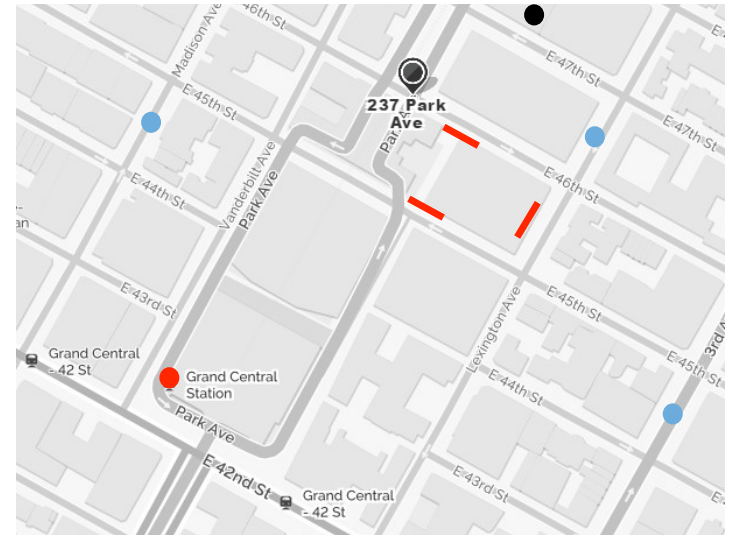

TRANSPORTATION TO Convene at 237 Park Avenue

* Alternative address - 466 Lexington Avenue, New York, NY 10017

* Entrances on Lexington Avenue, 45th and 46th Street. Convene on mezzanine level.

NEARBY METRO STATIONS:

Lexington Ave/51 St: **4 6** (6min-0.3mi)

Grand Central - 42 St: **4 5 6 S 7** (6min-0.3mi)

NEARBY TRAIN STATION:

Grand Central - 42 St (6min-0.3mi)

NEARBY BUS STATIONS:

Lexington Ave/E 47 St (2min-0.1mi)

Madison Ave/E 45 St (3min-0.2 mi)

3 Av/E 45 St (5min-0.3mi)

NEARBY PARKING:

Manhattan Parking Park Avenue (1min-374ft)

277 Park Ave, New York, NY 10172

Bet. Park Ave and Lexington Ave

Entrance: 101 E 47th St

(212)-752-6181

Mon-Sun 24 HR

iPark (5min-0.3mi)

212 E 47th St, New York, NY, 10017

(212) 888-2540

Mon-Sun 24HR

● Metro/Train Stations ● Parking Locations ● Bus — Entrance